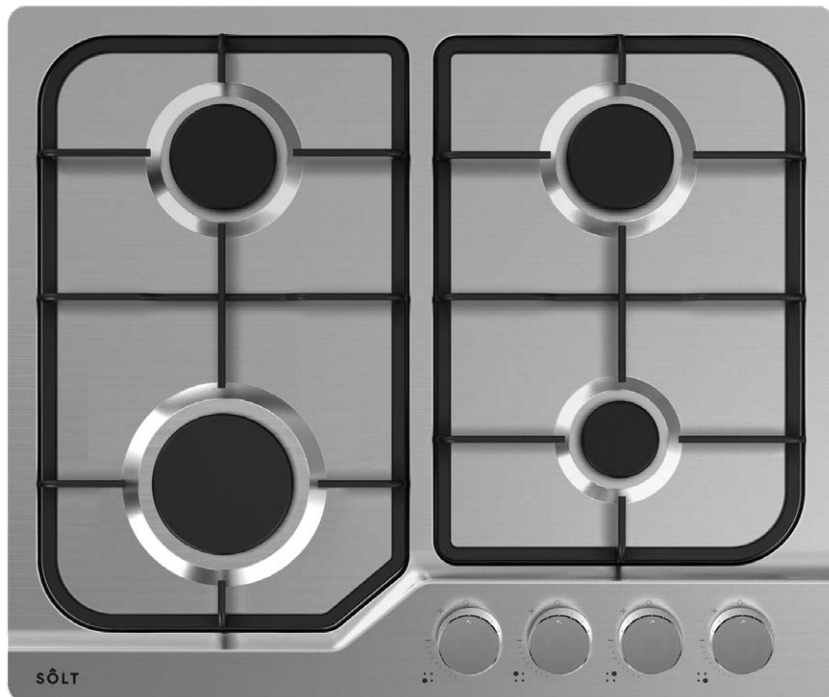

SÔLT

60CM GAS COOKTOP

GGSCG604S

FEATURES:

- 4 Burners
- Italian made Sabaf burners
- 201 grade stainless steel
- Electronic under-knob ignition
- Enamel trivets

BURNER OUTPUTS (KW):

Rapid burner:
- 1 x 3.0 kW

Semi rapid burners:
- 2 x 1.75 kW

Auxilliary burner:
- 1 x 1.0 kW

CLEANING:

- Single press steel hob
- Heavy duty 201 grade stainless steel
- Removable control knobs

SAFETY:

- Flame failure safety device

PRODUCT DIMENSIONS: